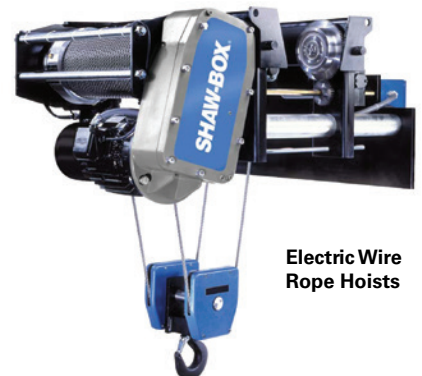

Electric Wire Rope Hoists